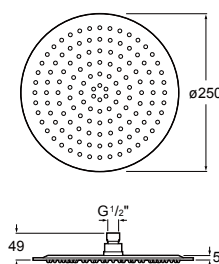

**RAINDREAM**

Extraslim metallic shower head for ceiling or wall installation. Support kit / arm not included.

TECHNICAL DRAWINGS

**FEATURES**

Finish: Chrome

Installation place: Ceiling, Wall

Number of functions: 1

Number of ways: 1

Shower arm: Not included

Shower head diameter (mm): 300

Shower head shape: Circular

Easyclean®

Function types  
Function types: Rain