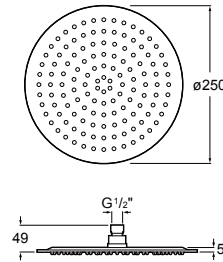

RAINDREAM

Extraslim metallic shower head for ceiling or wall installation. Support kit / arm not included.

TECHNICAL DRAWINGS

FEATURES

- Finish: Chrome
- Installation place: Ceiling, Wall
- Number of functions: 1
- Number of ways: 1
- Shower arm: Not included
- Shower head diameter (mm): 300
- Shower head shape: Circular

Easyclean ®

Function types
Function types: Rain

Raindream

Premium range of extraslim metallic shower-heads for wall or ceiling installation. Its Easyclean system prevents limescale build up.