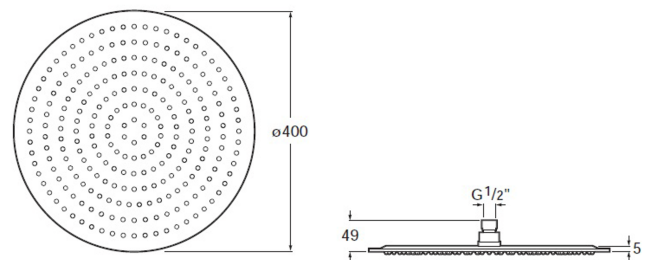

RAINDREAM

Round adjustable stainless steel shower head for wall or ceiling installation in chrome

DIMENSIONS

Length 400 mm
Width 400 mm

COLOURS AND FINISHES

TECHNICAL DRAWINGS

FEATURES

Round adjustable stainless steel shower head for wall or ceiling installation in chrome. Rain function. Wall/ceiling support kit/arm not included.

Finish: Chrome

Installation place: Ceiling, Wall

Number of functions: 1

Number of ways: 1

Shower arm: Not included

Shower head diameter (mm): 400

Shower head shape: Circular

Easyclean®

Function types
Function types: Rain

BOUGHT TOGETHER FREQUENTLY

Wall arm for shower head

5B0150C00

Straight wall arm for shower head

5B0250C00

Wall arm for shower head

5B0350C00