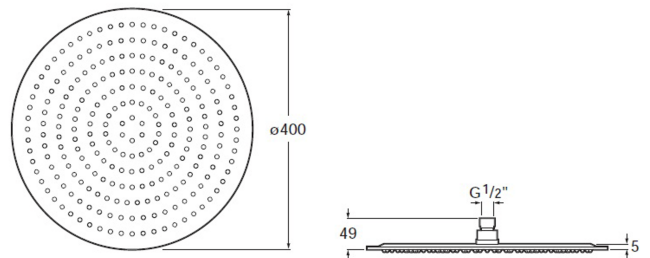

RAINDREAM

Round adjustable stainless steel shower head for wall or ceiling installation in chrome

DIMENSIONS

Length 400 mm
Width 400 mm

COLOURS AND FINISHES

TECHNICAL DRAWINGS

FEATURES

Round adjustable stainless steel shower head for wall or ceiling installation in chrome. Rain function. Wall/ceiling support kit/arm not included.

Finish: Chrome

Installation place: Ceiling, Wall

Number of functions: 1

Number of ways: 1

Shower arm: Not included

Shower head diameter (mm): 400

Shower head shape: Circular

Easyclean ®

Function types

Function types: Rain

BOUGHT TOGETHER FREQUENTLY

Wall arm for shower head

5B0150C00

Straight wall arm for shower head

5B0250C00

Wall arm for shower head