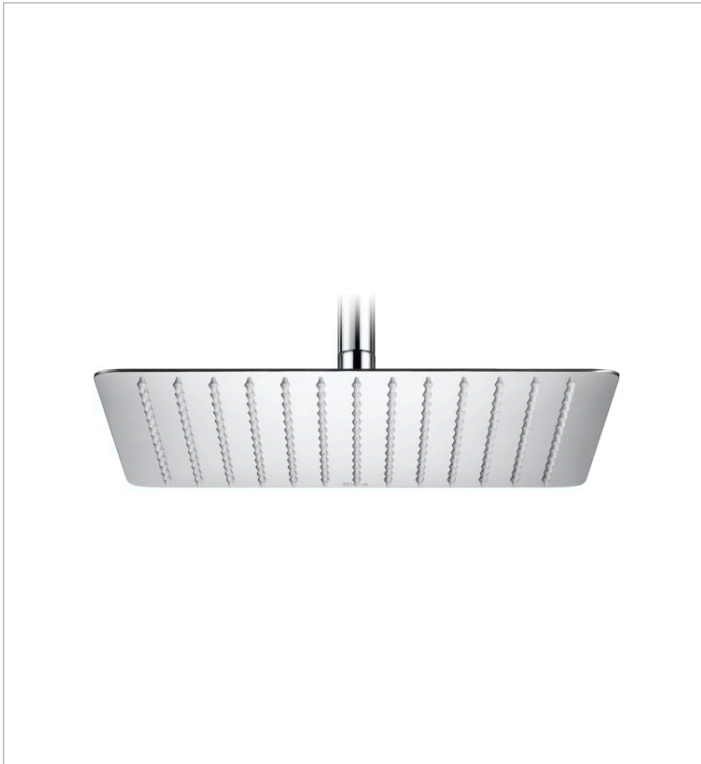

Raindream

Premium range of extraslim metallic shower-heads for wall or ceiling installation. Its Easyclean system prevents limescale build up.