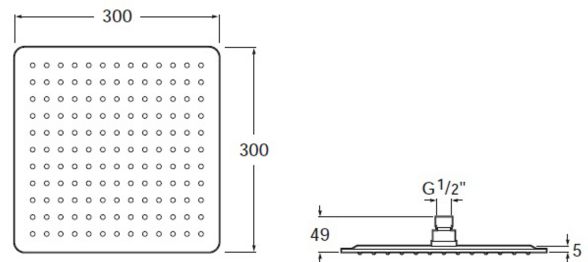

**RAINDREAM**

**Square adjustable stainless steel shower head for wall or ceiling installation in chrome**

**DIMENSIONS**

Length 300 mm  
Width 300 mm

**COLOURS AND FINISHES**

**TECHNICAL DRAWINGS**

**FEATURES**

Square adjustable stainless steel shower head for wall or ceiling installation in chrome. Rain function. Wall/ceiling support kit/arm not included.

Finish: Chrome

Installation place: Ceiling, Wall

Number of functions: 1

Number of ways: 1

Shower arm: Not included

Shower head length (mm): 300

Shower head shape: Square

Shower head width (mm): 300

Easyclean®

Function types  
Function types: Rain

BOUGHT TOGETHER FREQUENTLY