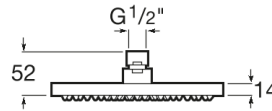

RAINSENSE

Round adjustable metal shower head for wall or ceiling installation in chrome

DIMENSIONS

Length 200 mm
Width 200 mm

COLOURS AND FINISHES

C0 Chrome

TECHNICAL DRAWINGS

FEATURES

Round adjustable metal shower head for wall or ceiling installation in chrome. Wall/ceiling support kit not included.

Finish: Chrome

Installation place: Ceiling, Wall

Number of functions: 1

Number of ways: 1

Shower arm: Not included

Shower head diameter (mm): 200

Shower head shape: Circular

Easyclean®

Function types
Function types: Rain

BOUGHT TOGETHER FREQUENTLY

Wall arm for shower head

5B0150C00