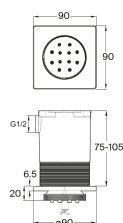

FEATURES

AQUA

BODY JET

TECHNICAL DRAWINGS

Aqua

This collection is a design proposal that blends into the bathroom space, where a great deal of thought has been given to the principles of saving, sustainability and integration in the technological conception of each item.