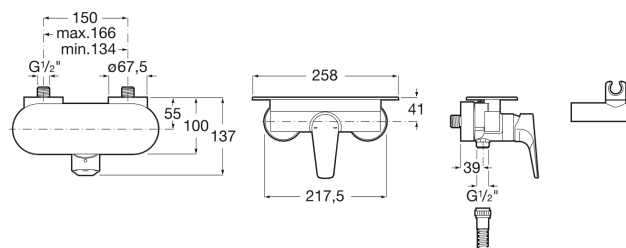

ATLAS

Adaptable shelf

TECHNICAL DRAWINGS

FEATURES

Adaptable shelf.

## Atlas

This faucet collection, which stands out for its elegance and versatility, includes flow limiters to 5 litres per minute as well as the Cold Start technology that guarantee greater water and energy savings. Also, with the aim of providing more comfort, the shower mixer can be equipped with a clip-on shelf, allowing you to have your showering essentials close to hand.