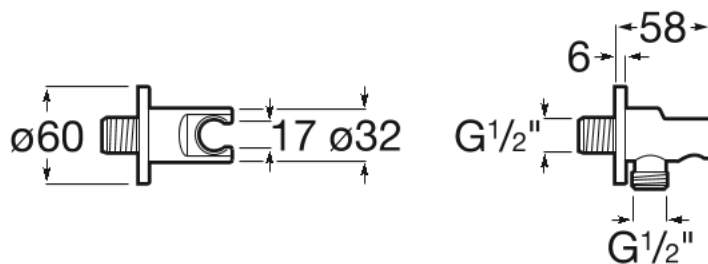

AQUA

ROUND - 1/2" chromed water inlet for shower hose with integrated bracket for hand shower

DIMENSIONS

Length	95 mm
Width	70 mm
Height	70 mm

COLOURS AND FINISHES

FEATURES

Wall bracket included

TECHNICAL DRAWINGS