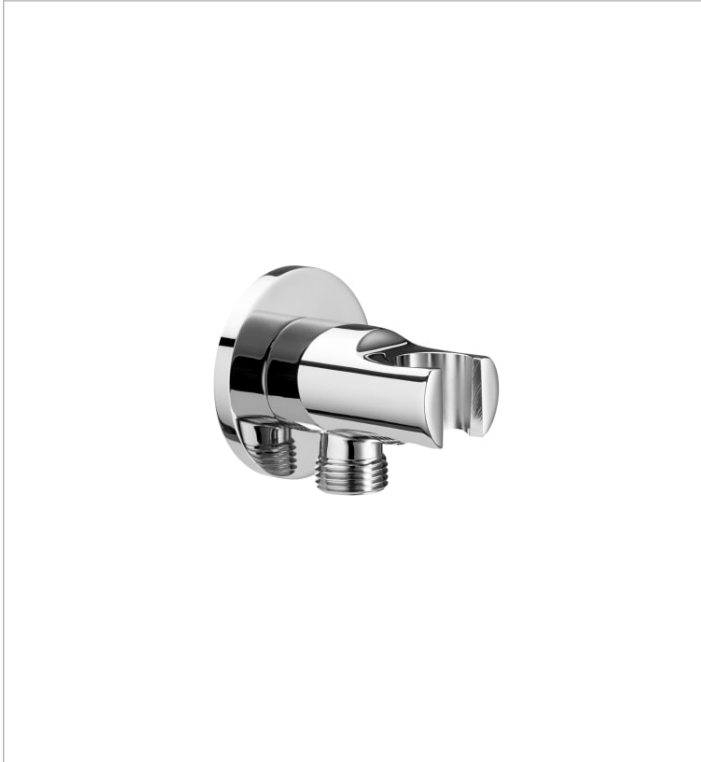

AQUA

ROUND - 1/2" chromed water inlet for shower hose with integrated bracket for hand shower

DIMENSIONS

Length	95 mm
Width	70 mm
Height	70 mm

COLOURS AND FINISHES

FEATURES

Wall bracket included

TECHNICAL DRAWINGS