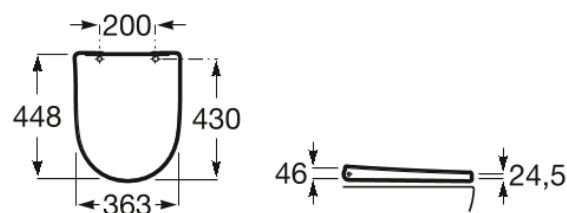

ONA

Soft-closing seat and cover for toilet

DIMENSIONS

Length	448 mm
Width	363 mm
Height	46 mm

COLOURS AND FINISHES

00 White

TECHNICAL DRAWINGS

FEATURES

Ceramics bowl width (mm): 360

EasyFix

Hinges material: Stainless steel

Length between the centers of bolts holes (mm): 200

Length from the centers of the bolts holes to the front of the bowl (mm):

430

Quick release