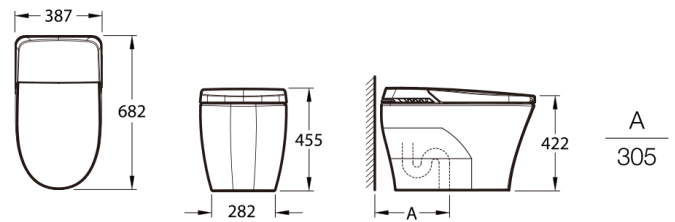

IN-WASH GEORGIA

In-Wash® One Piece Smart Toilet with Auto-Opening

DIMENSIONS

Length	682 mm
Width	387 mm
Height	455 mm

COLOURS AND FINISHES

TECHNICAL DRAWINGS

FEATURES

In-Wash® One Piece Smart Toilet with Auto-Opening, Handsfree Flushing, Bidet Nozzles, Fixing Accessories, S trap - 305 mm, Needs Power Supply

Air temperature control

Anal cleaning

Automatic opening

Courtesy light

Deodorizing function

Drying function

Energy saving mode

Flushing type
Flushing type: Dual flush 3/4.5 litres