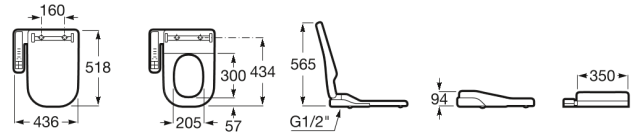

MULTICLEAN®

X-series Advance soft with side panel

TECHNICAL DRAWINGS

FEATURES

- Cleaning function
- Control panel: Fixed
- Hot water cleaning
- LED light modes: Night mode
- Nozzle positions: 5
- Number of nozzles: 1
- Protection class (IPX4)
- Seat temperature control
- Shape: Soft
- Smart Toilet type: Multiclean®
- User detection