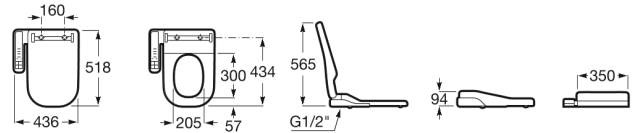

MULTICLEAN®

X-series Advance soft with side panel

TECHNICAL DRAWINGS

FEATURES

- Cleaning function
- Control panel: Fixed
- Hot water cleaning
- LED light modes: Night mode
- Nozzle positions: 5
- Number of nozzles: 1
- Protection class (IPX4)
- Seat temperature control
- Shape: Soft
- Smart Toilet type: Multiclean ®
- User detection