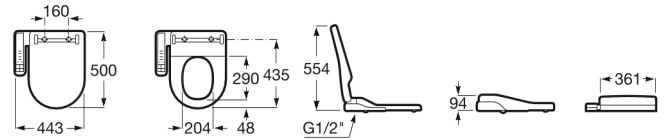

MULTICLEAN®

X-series Advance round with side panel

TECHNICAL DRAWINGS

FEATURES

- Cleaning function
- Control panel: Fixed
- Hot water cleaning
- LED light modes: Night mode
- Nozzle positions: 5
- Number of nozzles: 1
- Protection class (IPX4)
- Seat temperature control
- Shape: Round
- Smart Toilet type: Multiclean®
- User detection