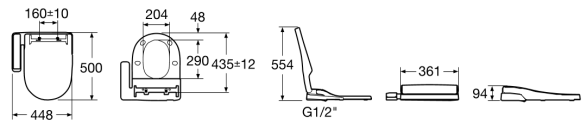

MULTICLEAN®

X-series Basic round with side panel

DIMENSIONS

Length 448 mm  
 Width 500 mm  
 Height 94 mm

COLOURS AND FINISHES

TECHNICAL DRAWINGS

FEATURES

- Cleaning function
- Control panel: Fixed
- Hot water cleaning
- LED light modes: Night mode
- Nozzle positions: 5
- Number of nozzles: 1
- Protection class (IPX4)
- Seat temperature control
- Shape: Round
- Smart Toilet type: Multiclean®
- User detection