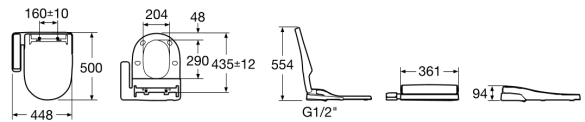

MULTICLEAN®

X-series Basic round with side panel

DIMENSIONS

Length 448 mm
 Width 500 mm
 Height 94 mm

COLOURS AND FINISHES

TECHNICAL DRAWINGS

FEATURES

- Cleaning function
- Control panel: Fixed
- Hot water cleaning
- LED light modes: Night mode
- Nozzle positions: 5
- Number of nozzles: 1
- Protection class (IPX4)
- Seat temperature control
- Shape: Round
- Smart Toilet type: Multiclean®
- User detection