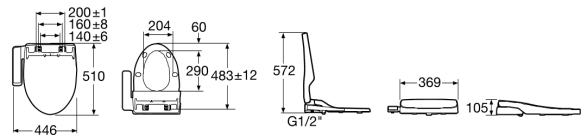

MULTICLEAN®

X-series Basic elongated with side panel

DIMENSIONS

Length 446 mm
 Width 510 mm
 Height 105 mm

COLOURS AND FINISHES

TECHNICAL DRAWINGS

FEATURES

- Cleaning function
- Control panel: Fixed
- Hot water cleaning
- LED light modes: Night mode
- Nozzle positions: 5
- Number of nozzles: 1
- Protection class (IPX4)
- Seat temperature control
- Shape: Elongated
- Smart Toilet type: Multiclean®
- User detection