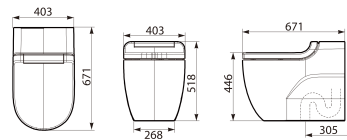

MERIDIAN

In-Wash® Meridian - One piece smart toilet with auto-opening

DIMENSIONS

Length 403 mm
 Width 671 mm
 Height 518 mm

COLOURS AND FINISHES

TECHNICAL DRAWINGS

FEATURES

- Automatic cistern flush
- Automatic closing
- Back to wall
- Cleaning function
- Control panel: Remote control
- Elbow included
- Fixing kit: Included
- Flushing system: Washdown
- Hot water cleaning
- Installation type: Floorstanding
- Number of nozzles: 1
- Outlet type: Dual (vario)
- Smart Toilet type: In-Wash®

Air temperature control

Anal cleaning

Antibacterial material

Automatic opening

Courtesy light

Deodorizing function

Drying function

Flushing type
 Flushing type: Dual flush 4.8/3 litres