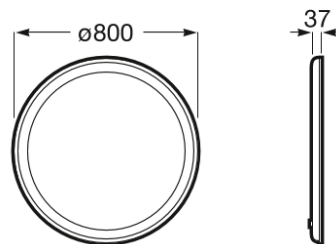


**IRIDIA**

Round mirror with perimeter LED lighting and demister device. Colour temperature: 4000K

TECHNICAL DRAWINGS

**FEATURES**

Round mirror with dimmable perimeter LED lighting and demister device, both sensor-activated. Colour temperature: 4000K.

Ambient light position: Perimetral

Ambient light type: Led

Frame material: PVC

Ingress Protection Rating of the light: IP 44

Installation type: Wall-hung

Light type: Led

Lighting: Integrated in the mirror

Mirror orientation: Horizontal

Power per light (W): 30

Shape: Round

Demister device included

Iridia

A luxurious collection with integrated LED lights creating an illuminated ambiance, perfect for those daily rituals.

INSTALLATION AND USER MANUALS