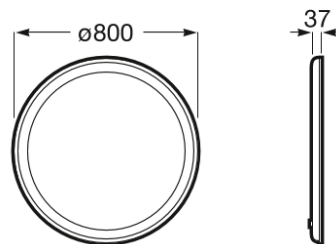

**IRIDIA**

**Round mirror with perimeter LED lighting and demister device. Colour temperature: 4000K**

**TECHNICAL DRAWINGS**

**FEATURES**

Round mirror with dimmable perimeter LED lighting and demister device, both sensor-activated. Colour temperature: 4000K.

Ambient light position: Perimetral

Ambient light type: Led

Frame material: PVC

Ingress Protection Rating of the light: IP 44

Installation type: Wall-hung

Light type: Led

Lighting: Integrated in the mirror

Mirror orientation: Horizontal

Power per light (W): 30

Shape: Round

Demister device included