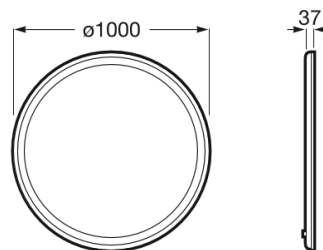

IRIDIA

Round mirror with perimeter LED lighting and demister device. Colour temperature: 4000K

TECHNICAL DRAWINGS

FEATURES

Round mirror with dimmable perimeter LED lighting and demister device, both sensor-activated. Colour temperature: 4000K.

Ambient light position: Perimetral

Ambient light type: Led

Frame material: PVC

Ingress Protection Rating of the light: IP 44

Installation type: Wall-hung

Light type: Led

Lighting: Integrated in the mirror

Mirror orientation: Horizontal

Power per light (W): 50

Shape: Round

Demister device included

Iridia

A luxurious collection with integrated LED lights creating an illuminated ambiance, perfect for those daily rituals.

INSTALLATION AND USER MANUALS