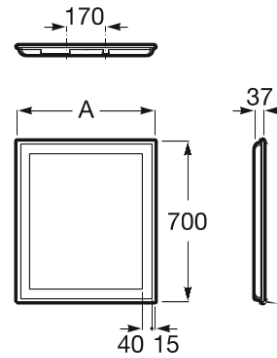

IRIDIA

Rectangular mirror with perimeter LED lighting and demister device. Colour temperature: 4000K

TECHNICAL DRAWINGS

FEATURES

Rectangular mirror with dimmable perimeter LED lighting and demister device, both sensor-activated. Colour temperature: 4000K.

Ambient light position: Perimetral

Ambient light type: Led

Frame material: PVC

Ingress Protection Rating of the light: IP 44

Installation type: Wall-hung

Light type: Led

Lighting: Integrated in the mirror

Mirror orientation: Vertical

Power per light (W): 30

Shape: Rectangular

Demister device included

Iridia

A luxurious collection with integrated LED lights creating an illuminated ambiance, perfect for those daily rituals.

INSTALLATION AND USER MANUALS