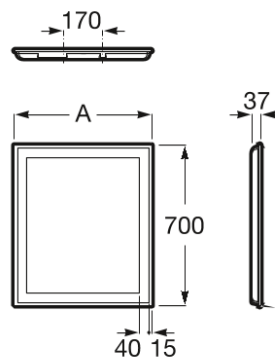

IRIDIA

Rectangular mirror with perimeter LED lighting and demister device. Colour temperature: 4000K

TECHNICAL DRAWINGS

FEATURES

Rectangular mirror with dimmable perimeter LED lighting and demister device, both sensor-activated. Colour temperature: 4000K.

Ambient light position: Perimetral

Ambient light type: Led

Frame material: PVC

Ingress Protection Rating of the light: IP 44

Installation type: Wall-hung

Light type: Led

Lighting: Integrated in the mirror

Mirror orientation: Horizontal

Power per light (W): 30

Shape: Rectangular

Demister device included