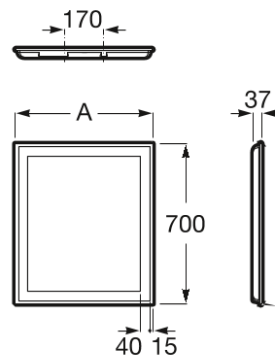

IRIDIA

Rectangular mirror with perimeter LED lighting and demister device. Colour temperature: 4000K

CNY14.09

TECHNICAL DRAWINGS

FEATURES

Rectangular mirror with dimmable perimeter LED lighting and demister device, both sensor-activated. Colour temperature: 4000K.

Ambient light position: Perimetral

Ambient light type: Led

Frame material: PVC

Ingress Protection Rating of the light: IP 44

Installation type: Wall-hung

Light type: Led

Lighting: Integrated in the mirror

Mirror orientation: Horizontal

Power per light (W): 30

Shape: Rectangular

Demister device included

Iridia

A luxurious collection with integrated LED lights creating an illuminated ambiance, perfect for those daily rituals.

INSTALLATION AND USER MANUALS