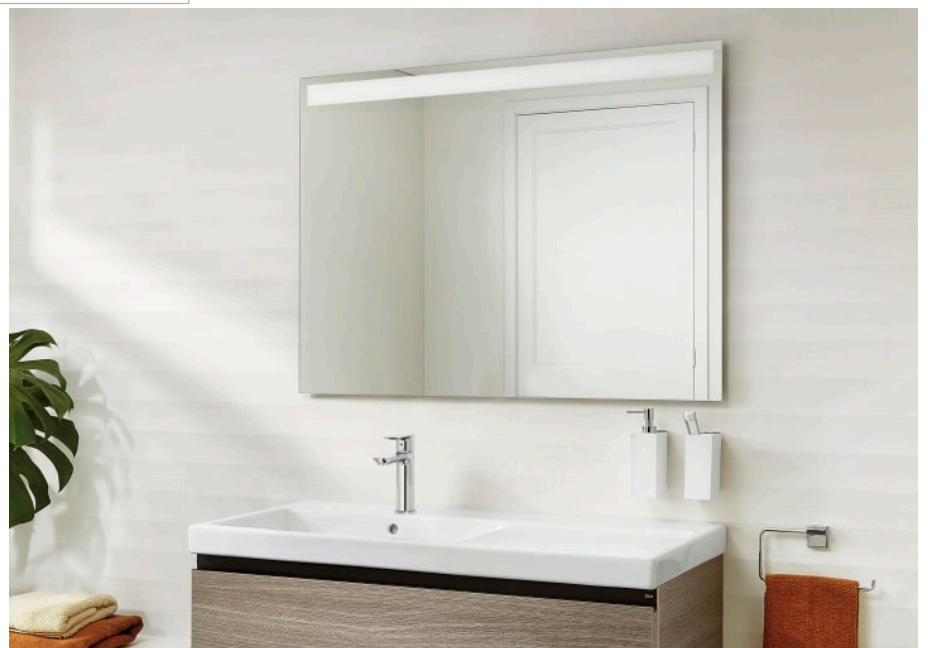


**EIDOS**

Rectangular mirror with top lighting. Colour temperature: 4000K

TECHNICAL DRAWINGS**FEATURES**

Rectangular mirror with top lighting to be connected to the bathroom switch. Colour temperature: 4000K.

Frame material: Tempered glass

Ingress Protection Rating of the light: IP 44

Installation type: Wall-hung

Light type: Led

Lighting: Integrated in the mirror

Mirror orientation: Vertical

Number of lights: 1

Power per light (W): 12

Shape: Square

Eidos

Eidos is a collection of mirrors with LED perimeter lighting providing an elegant and minimalist look for any bathroom space.

INSTALLATION AND USER MANUALS

[Installation Handbook](#)