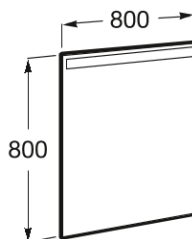


**EIDOS**

Rectangular mirror with top lighting. Colour temperature: 4000K

TECHNICAL DRAWINGS**FEATURES**

Rectangular mirror with top lighting to be connected to the bathroom switch. Colour temperature: 4000K.

Frame material: Tempered glass

Ingress Protection Rating of the light: IP 44

Installation type: Wall-hung

Light type: Led

Lighting: Integrated in the mirror

Mirror orientation: Vertical

Number of lights: 1

Power per light (W): 12