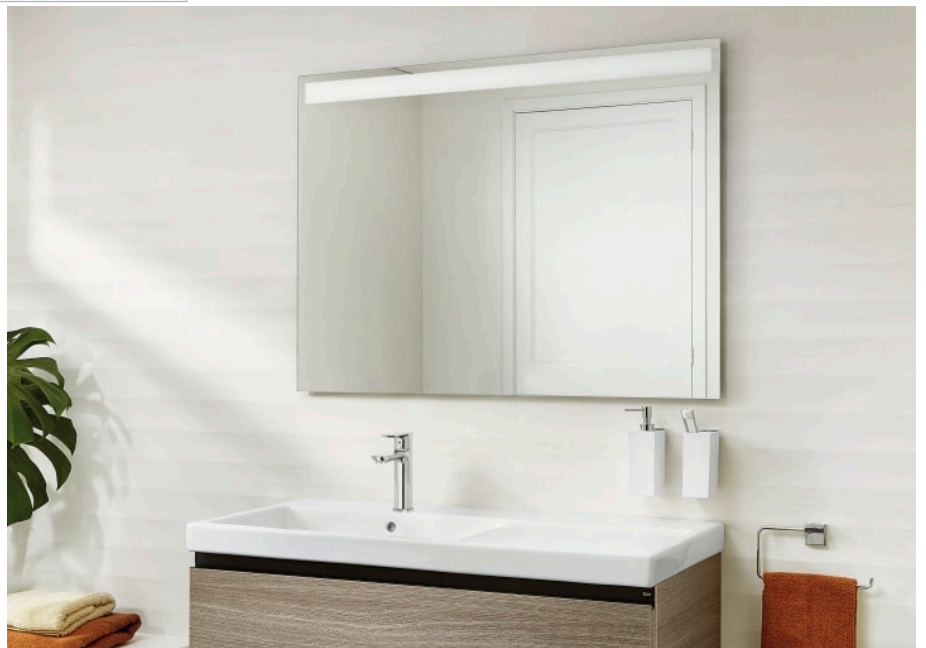


**EIDOS**

Rectangular mirror with top lighting. Colour temperature: 4000K

TECHNICAL DRAWINGS**FEATURES**

Rectangular mirror with top lighting to be connected to the bathroom switch. Colour temperature: 4000K.

Frame material: Tempered glass

Ingress Protection Rating of the light: IP 44

Installation type: Wall-hung

Light type: Led

Lighting: Integrated in the mirror

Mirror orientation: Vertical

Number of lights: 1

Power per light (W): 12

Shape: Square

Eidos

Eidos is a collection of mirrors with LED perimeter lighting providing an elegant and minimalist look for any bathroom space.

INSTALLATION AND USER MANUALS

[Installation Handbook](#)