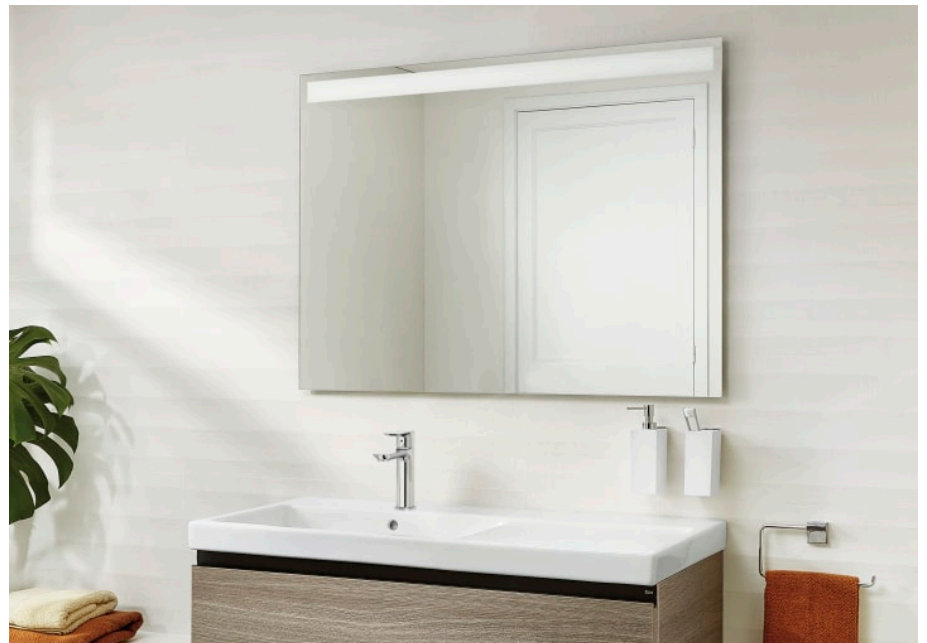


**EIDOS**

Rectangular mirror with top lighting. Colour temperature: 4000K

TECHNICAL DRAWINGS

**FEATURES**

Rectangular mirror with top lighting to be connected to the bathroom switch. Colour temperature: 4000K.

Frame material: Tempered glass

Ingress Protection Rating of the light: IP 44

Installation type: Wall-hung

Light type: Led

Lighting: Integrated in the mirror

Mirror orientation: Horizontal

Number of lights: 1

Power per light (W): 15

Shape: Rectangular

Eidos

Eidos is a collection of mirrors with LED perimeter lighting providing an elegant and minimalist look for any bathroom space.

INSTALLATION AND USER MANUALS