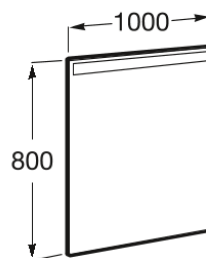


**EIDOS**

Rectangular mirror with top lighting. Colour temperature: 4000K

TECHNICAL DRAWINGS

**FEATURES**

Rectangular mirror with top lighting to be connected to the bathroom switch. Colour temperature: 4000K.

Frame material: Tempered glass

Ingress Protection Rating of the light: IP 44

Installation type: Wall-hung

Light type: Led

Lighting: Integrated in the mirror

Mirror orientation: Horizontal

Number of lights: 1

Power per light (W): 15

Shape: Rectangular

Eidos

Eidos is a collection of mirrors with LED perimeter lighting providing an elegant and minimalist look for any bathroom space.

INSTALLATION AND USER MANUALS