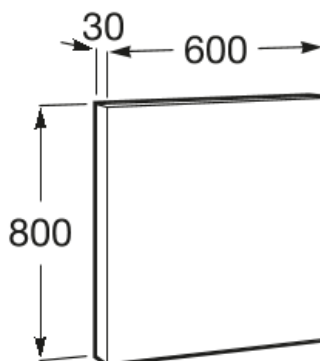

**LUNA**

**Rectangular mirror with perimeter lighting.  
Colour temperature: 3000K**

**TECHNICAL DRAWINGS****FEATURES**

Rectangular mirror with perimeter lighting. Colour temperature: 3000K.

Ambient light position: Perimetral

Ambient light power (W): 14

Ambient light type: Led

Ingress Protection Rating of the light: IP 44

Installation type: Wall-hung

Mirror orientation: Horizontal

Shape: Rectangular