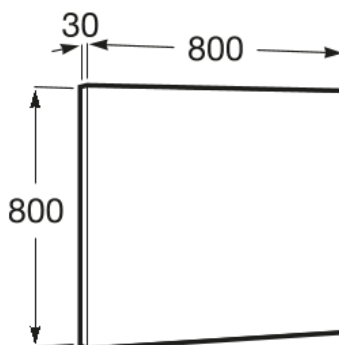

LUNA

Square mirror with perimeter lighting. Colour temperature: 3000K

TECHNICAL DRAWINGS

**FEATURES**

Square mirror with perimeter lighting. Colour temperature: 3000K.

Ambient light position: Perimetral

Ambient light power (W): 16

Ambient light type: Led

Ingress Protection Rating of the light: IP 44

Installation type: Wall-hung

Mirror orientation: Horizontal

Shape: Rectangular

Luna

This collection is a versatile, young and urban proposal that fits any kind of space, combining practicality, elegance and design.