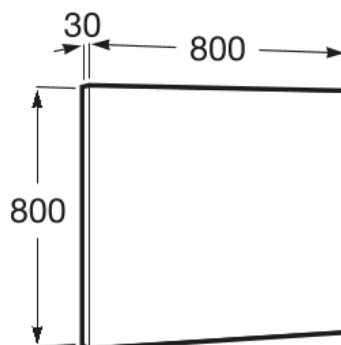

LUNA

Square mirror with perimeter lighting. Colour temperature: 3000K

TECHNICAL DRAWINGS

**FEATURES**

Square mirror with perimeter lighting. Colour temperature: 3000K.

Ambient light position: Perimetral

Ambient light power (W): 16

Ambient light type: Led

Ingress Protection Rating of the light: IP 44

Installation type: Wall-hung

Mirror orientation: Horizontal

Shape: Rectangular

Luna

This collection is a versatile, young and urban proposal that fits any kind of space, combining practicality, elegance and design.