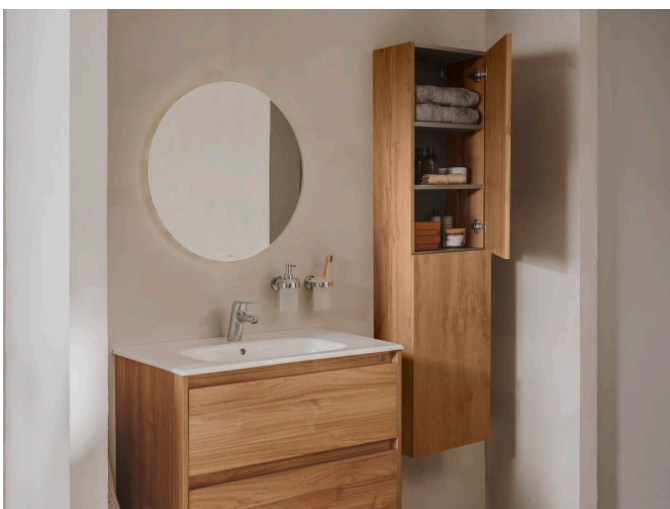


**LUNA**

Round mirror with perimeter lighting. Colour temperature: 3000K

TECHNICAL DRAWINGS

**FEATURES**

Round mirror with perimeter lighting. Colour temperature: 3000K.

Ambient light position: Perimetral

Ambient light power (W): 13

Ambient light type: Led

Ingress Protection Rating of the light: IP 44

Installation type: Wall-hung

Mirror orientation: Horizontal

Shape: Round

Luna

This collection is a versatile, young and urban proposal that fits any kind of space, combining practicality, elegance and design.