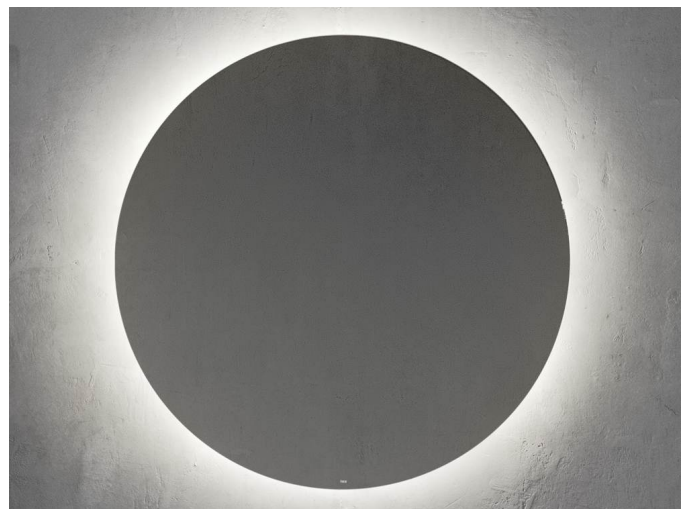

LUNA

Round mirror with perimeter lighting. Colour temperature: 3000K

TECHNICAL DRAWINGS

FEATURES

Round mirror with perimeter lighting. Colour temperature: 3000K.

Ambient light position: Perimetral

Ambient light power (W): 16

Ambient light type: Led

Ingress Protection Rating of the light: IP 44

Installation type: Wall-hung

Mirror orientation: Horizontal

Shape: Round

Luna

This collection is a versatile, young and urban proposal that fits any kind of space, combining practicality, elegance and design.