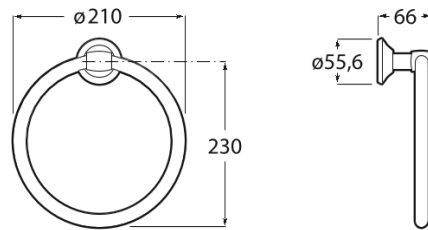

**HOTELS****Towel ring****TECHNICAL DRAWINGS****FEATURES**

Finish: Polished

Installation type: Wall-mounted

Material: Metal

Recommended for public spaces

Suitable for: Basin

Vandal proof