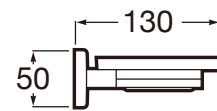

**VICTORIA**

**Soap dish**

**TECHNICAL DRAWINGS**

**FEATURES**

Finish: Chrome

Installation type: Wall-mounted

Material: Glass