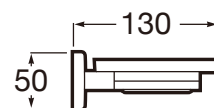

VICTORIA

Soap dish

TECHNICAL DRAWINGS

FEATURES

Finish: Chrome

Installation type: Wall-mounted

Material: Glass

Victoria