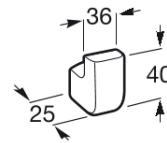

TEMPO**Robe hook****DIMENSIONS**

Length	36 mm
Width	25 mm
Height	40 mm

COLOURS AND FINISHES

01 Chrome

TECHNICAL DRAWINGS**FEATURES**

Fixing kit: Included

Installation type: Wall-mounted

Material: Metal