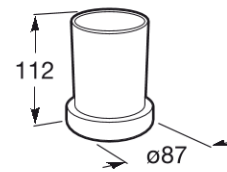

TEMPO**Over countertop glass tumbler**

DIMENSIONS

Length	87 mm
Width	87 mm
Height	112 mm

COLOURS AND FINISHES

01 Chrome

TECHNICAL DRAWINGS

**FEATURES**

Installation type: Countertop