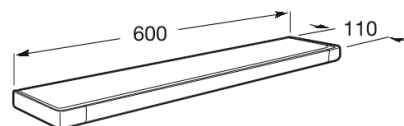

TEMPO

Shelf

DIMENSIONS

Length 600 mm
Width 110 mm

COLOURS AND FINISHES

TECHNICAL DRAWINGS

FEATURES

- Fixing kit: Included
- Installation type: Wall-mounted
- Material: Glass, Metal