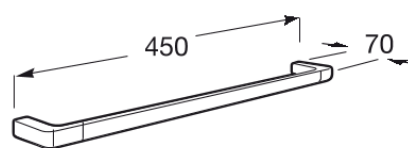

TEMPO**Towel rail**

DIMENSIONS

Length 450 mm
Width 70 mm

COLOURS AND FINISHES

01 Chrome

TECHNICAL DRAWINGS

**FEATURES**

Fixing kit: Included

Installation type: Wall-mounted

Material: Metal

Shape: Straight

Suitable for: Basin

Tempo

A complete accessories collection with minimal design. Ideal for urban, elegant and modern bathroom spaces. Finishes are highlighted for having a long durability thanks to its great anti-corrosion properties and resistance. The wall-mounted accessories can be easily fixed with screws. An installation kit is included with the products.