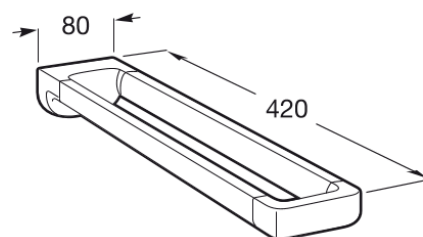

**TEMPO****Double towel rail****DIMENSIONS**

|        |        |
|--------|--------|
| Length | 80 mm  |
| Width  | 420 mm |
| Height | 46 mm  |

**COLOURS AND FINISHES****TECHNICAL DRAWINGS****FEATURES**

Fixing kit: Included

Installation type: Wall-mounted

Material: Metal

Recommended for public spaces

Shape: Straight

Suitable for: Basin