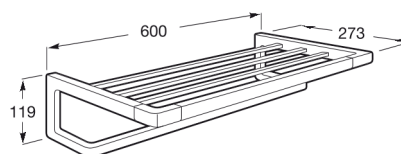

TEMPO

Towel rack with towel rail

DIMENSIONS

Length	600 mm
Width	273 mm
Height	119 mm

COLOURS AND FINISHES

01 Chrome

TECHNICAL DRAWINGS

FEATURES

Fixing kit: Included

Installation type: Wall-mounted

Material: Metal

Shape: Straight