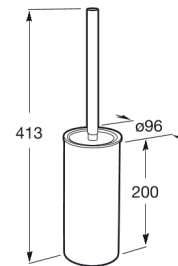

TEMPO

Floorstanding toilet brush holder

DIMENSIONS

Length	96 mm
Width	96 mm
Height	413 mm

COLOURS AND FINISHES

01 Chrome

TECHNICAL DRAWINGS

**FEATURES**