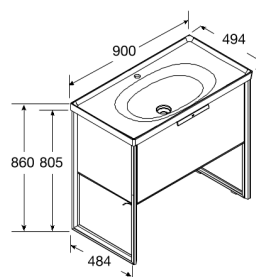

KHROMA

Base unit

DIMENSIONS

Length	900 mm
Width	491 mm
Height	805 mm

COLOURS AND FINISHES

TECHNICAL DRAWINGS

FEATURES

- Basin position: Central
- Closing and opening system: Soft and self close drawers
- Doors and drawers combination: 1 Drawer
- Faucet position: Central
- Furniture structure: Drawers
- Installation type: With legs
- Internal lighting
- Material: Natural wood
- Taphole configuration: 1 Taphole in the middle
- Washbasin type: Bowl / Overcountertop, Vanity