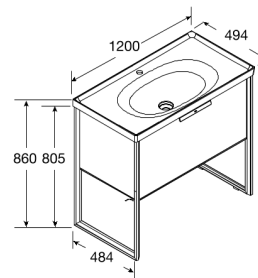

KHROMA

Base unit

DIMENSIONS

Length	1200 mm
Width	494 mm
Height	860 mm

COLOURS AND FINISHES

TECHNICAL DRAWINGS

FEATURES

- Basin position: Central
- Closing and opening system: Soft and self close drawers
- Doors and drawers combination: 1 Drawer
- Faucet position: Central
- Furniture structure: Drawers
- Installation type: With legs
- Internal lighting
- Material: Natural wood
- Taphole configuration: 1 Taphole in the middle
- Washbasin type: Bowl / Overcountertop, Vanity