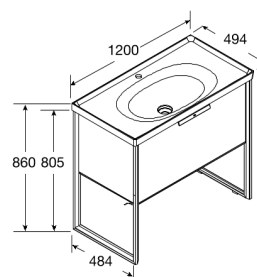

KHROMA

Base unit

DIMENSIONS

Length	1200 mm
Width	494 mm
Height	860 mm

COLOURS AND FINISHES

TECHNICAL DRAWINGS

FEATURES

- Basin position: Central
- Closing and opening system: Soft and self close drawers
- Doors and drawers combination: 1 Drawer
- Faucet position: Central
- Furniture structure: Drawers
- Installation type: With legs
- Internal lighting
- Material: Natural wood
- Taphole configuration: 1 Taphole in the middle
- Washbasin type: Bowl / Overcountertop, Vanity