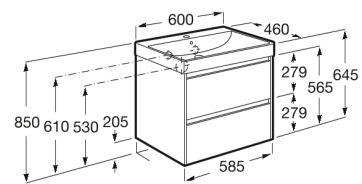

ONA

Unik furniture with two drawers

DIMENSIONS

Length 600 mm
 Width 460 mm
 Height 645 mm

COLOURS AND FINISHES

513 Matt Green

TECHNICAL DRAWINGS

FEATURES