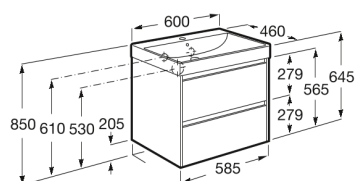

**ONA**

**Unik furniture with two drawers**

**DIMENSIONS**

Length 600 mm  
 Width 460 mm  
 Height 645 mm

**COLOURS AND FINISHES**

513 Matt Green

**TECHNICAL DRAWINGS**

**FEATURES**

Base unit / Doors and drawers combination: 2 Drawers

Base unit / Structure: Drawers