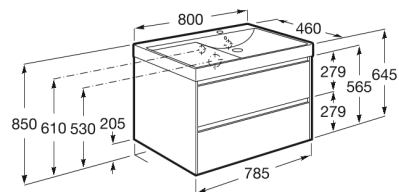

**ONA**

**Base unit with two drawers**

**DIMENSIONS**

Length 800 mm  
 Width 460 mm  
 Height 645 mm

**COLOURS AND FINISHES**

513 Matt Green

**TECHNICAL DRAWINGS**

**FEATURES**

Base unit / Doors and drawers combination: 2 Drawers

Base unit / Structure: Drawers