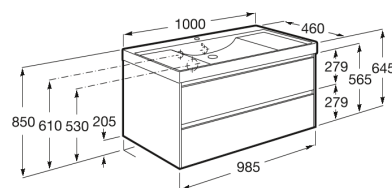

ONA

Unik furniture with two drawers

DIMENSIONS

Length 1000 mm
 Width 460 mm
 Height 645 mm

COLOURS AND FINISHES

513 Matt Green

TECHNICAL DRAWINGS

FEATURES