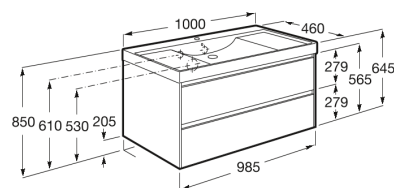

ONA

Base unit with two drawers

DIMENSIONS

Length 1000 mm
 Width 460 mm
 Height 645 mm

COLOURS AND FINISHES

 513 Matt Green

TECHNICAL DRAWINGS

FEATURES