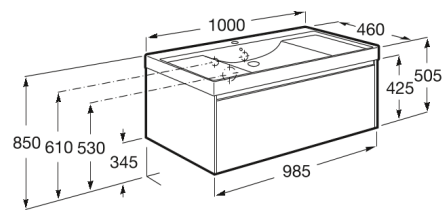

COLOURS AND FINISHES

TECHNICAL DRAWINGS

FEATURES

Base unit / Doors and drawers combination: 1 Drawer

Base unit / Structure: Drawers