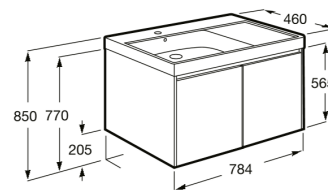

**ONA****Base unit with two doors**

DIMENSIONS

Length	800 mm
Width	460 mm
Height	645 mm

COLOURS AND FINISHES

513 Matt Green

TECHNICAL DRAWINGS

**FEATURES**

Base unit / Doors and drawers combination: 2 Doors