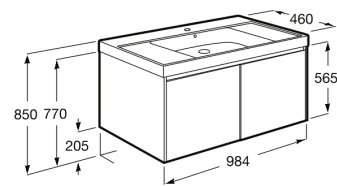

**ONA****Base unit with two doors**

DIMENSIONS

Length	1000 mm
Width	460 mm
Height	645 mm

COLOURS AND FINISHES

513 Matt Green

TECHNICAL DRAWINGS

**FEATURES**

Base unit / Doors and drawers combination: 2 Doors