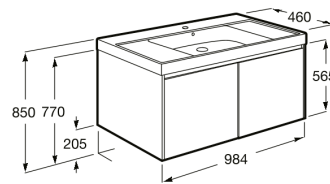

**ONA****Unik furniture with two doors**

DIMENSIONS

Length	1000 mm
Width	460 mm
Height	645 mm

COLOURS AND FINISHES

513 Matt Green

TECHNICAL DRAWINGS

**FEATURES**

Base unit / Doors and drawers combination: 2 Doors