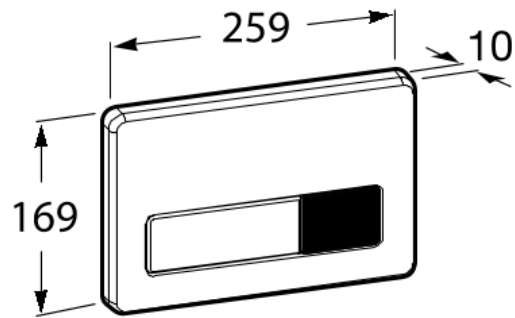

DUPLO ONE

PL3-E PRO - Electronic stainless steel dual flush plate

DIMENSIONS

Length 259 mm
Height 169 mm

COLOURS AND FINISHES

● 4 Stainless Steel

TECHNICAL DRAWINGS

FEATURES

Electronic stainless steel dual flush plate for Roca installation systems with automatic or manual activation. No tools required for installation.

Number of buttons: 2

Duplo One

The compact and versatile Duplo One concealed cisterns are an easy-to-install, space-saving solution for all types of bathrooms, available with a range of flush plates.