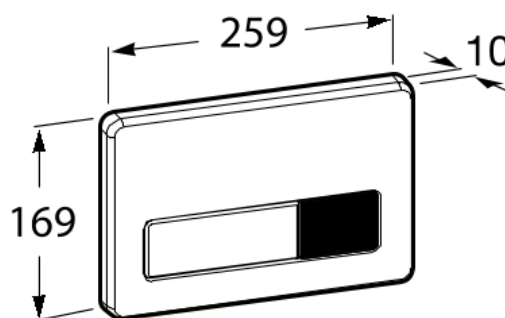

DUPLO ONE

PL3-E PRO - Electronic stainless steel dual flush plate

DIMENSIONS

Length 259 mm
Height 169 mm

COLOURS AND FINISHES

● 4 Stainless Steel

TECHNICAL DRAWINGS

FEATURES

Electronic stainless steel dual flush plate for Roca installation systems with automatic or manual activation. No tools required for installation.

Number of buttons: 2

Duplo One

The compact and versatile Duplo One concealed cisterns are an easy-to-install, space-saving solution for all types of bathrooms, available with a range of flush plates.