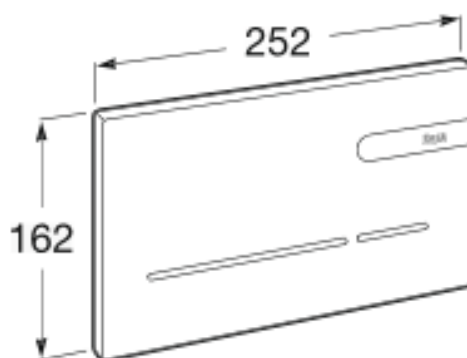

DUPLO ONE

EP-2 - Electronic glass-finished dual-flush plate with automatic or touchless activation

DIMENSIONS

Length 252 mm
Height 162 mm

COLOURS AND FINISHES

9 White with glass

FEATURES

Electronic glass-finished dual-flush plate for Roca installation systems with automatic or touchless activation and adjustable colour lighting. Autoflush with sensor presence. Suitable for private and semi-public spaces. No tools required for installation.

Number of buttons: 2

TECHNICAL DRAWINGS

Duplo One

The compact and versatile Duplo One concealed cisterns are an easy-to-install, space-saving solution for all types of bathrooms, available with a range of flush plates.