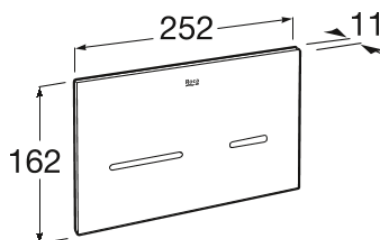

DUPLO ONE

EP-3 - Electronic dual flush plate with touchless activation

DIMENSIONS

Length 252 mm
Height 162 mm

COLOURS AND FINISHES

TECHNICAL DRAWINGS

FEATURES

Electronic dual flush plate for Roca installation systems with touchless (hand detection) activation. Suitable for private and semi-public spaces. No tools required for installation. Glass finish.

Number of buttons: 2