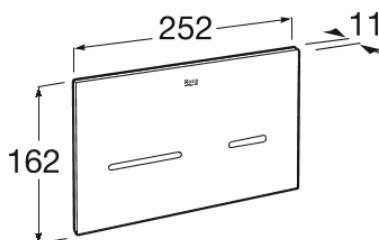

DUPLO ONE

EP-3 - Electronic dual flush plate with touchless activation

DIMENSIONS

Length 252 mm
Height 162 mm

COLOURS AND FINISHES

TECHNICAL DRAWINGS

FEATURES

Electronic dual flush plate for Roca installation systems with touchless (hand detection) activation. Suitable for private and semi-public spaces. No tools required for installation. Glass finish.

Number of buttons: 2

Duplo One

The compact and versatile Duplo One concealed cisterns are an easy-to-install, space-saving solution for all types of bathrooms, available with a range of flush plates.

INSTALLATION AND USER MANUALS