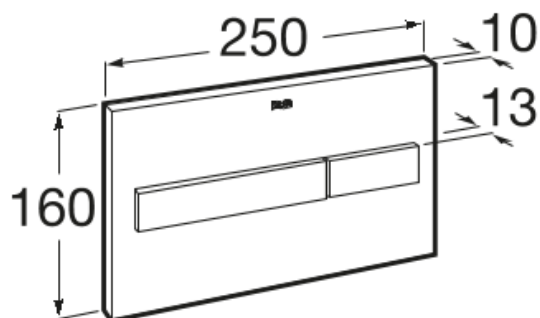

**DUPLO ONE****PL7 Dual - Dual flush plate**

DIMENSIONS

Length 250 mm
Height 160 mm

COLOURS AND FINISHES

6 Matt Black

TECHNICAL DRAWINGS

**FEATURES**

Dual flush plate for Roca installation systems. No tools required for installation.

Number of buttons: 2

Duplo One

The compact and versatile Duplo One concealed cisterns are an easy-to-install, space-saving solution for all types of bathrooms, available with a range of flush plates.

INSTALLATION AND USER MANUALS