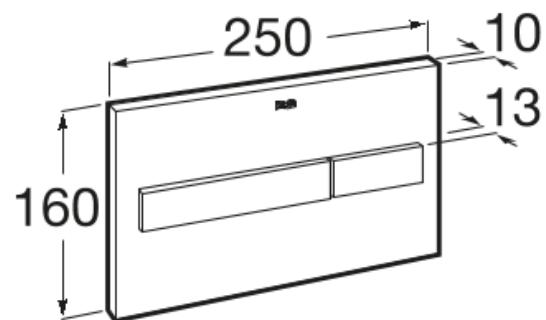

**DUPLO ONE**

**PL7 Dual - Dual flush plate**

**DIMENSIONS**

Length 250 mm  
Height 160 mm

**COLOURS AND FINISHES**

6 Matt Black

**TECHNICAL DRAWINGS**

**FEATURES**

Dual flush plate for Roca installation systems. No tools required for installation.

Number of buttons: 2