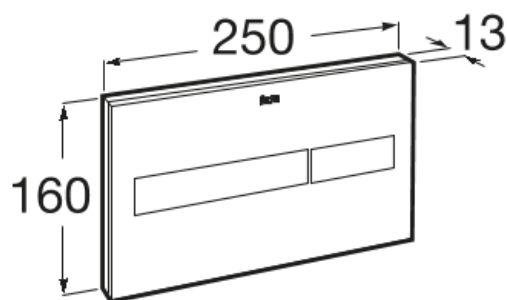

TECHNICAL DRAWINGS

FEATURES

Dual flush plate for Roca installation systems. No tools required for installation.

Number of buttons: 2