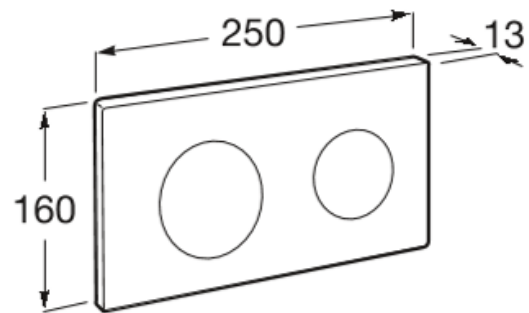

DUPLO ONE**PL10 Dual - Dual flush plate****DIMENSIONS**

Length 250 mm
Height 160 mm

COLOURS AND FINISHES

 7 Matt White

TECHNICAL DRAWINGS**FEATURES**

Dual flush plate for Roca installation systems. No tools required for installation.

Number of buttons: 2

Duplo One

The compact and versatile Duplo One concealed cisterns are an easy-to-install, space-saving solution for all types of bathrooms, available with a range of flush plates.

INSTALLATION AND USER MANUALS