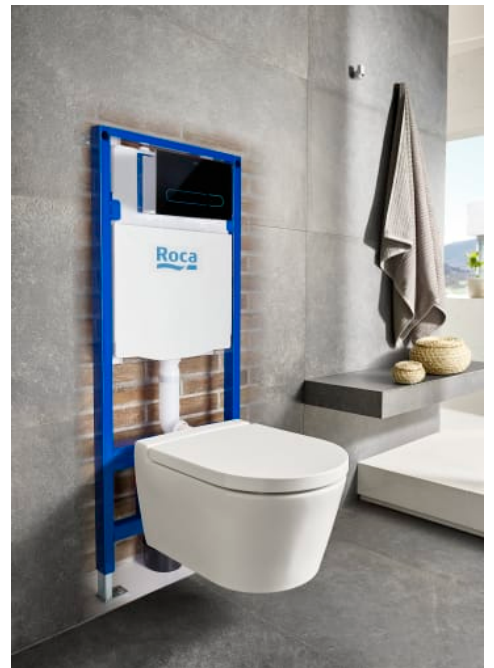

**DUPLO ONE****PL10 Dual - Dual flush plate**

## TECHNICAL DRAWINGS

**FEATURES**

Dual flush plate for Roca installation systems. No tools required for installation.

Number of buttons: 2

## Duplo One

The compact and versatile Duplo One concealed cisterns are an easy-to-install, space-saving solution for all types of bathrooms, available with a range of flush plates.