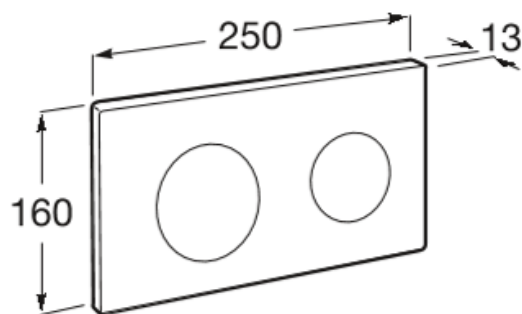

## DIMENSIONS

Length 250 mm  
Height 160 mm

## TECHNICAL DRAWINGS

**FEATURES**

Dual flush plate for Roca installation systems. No tools required for installation.

Number of buttons: 2